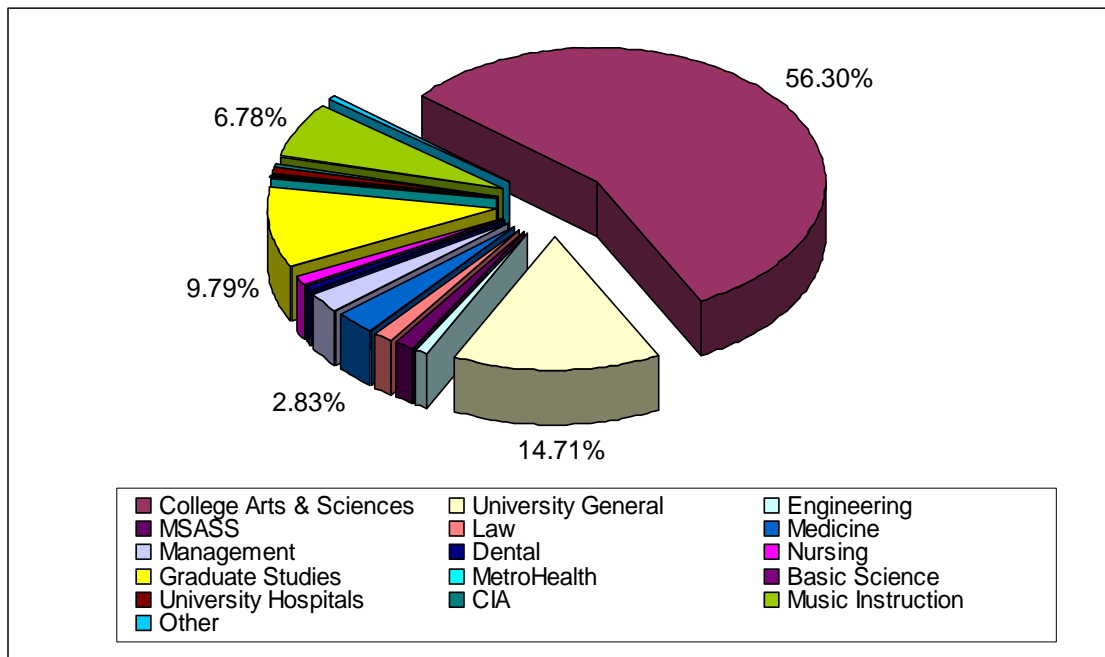

Freedman Digital Media Center 2006-2007

Online Language Lab 2006-2007

Language	Hours of Usage
Chinese	190
French	1,548
German	402
Italian	1,006
Japanese	1,033
Russian	126
Spanish	1,694
Total	5,999

FC Workstations 2006-2007

Workstation	Hours of Usage
Audio Visual (AV)	4,017
Group / Multifunction	1,052
Language Lab	2,536
Scanning	3,268
Total	10,873

Circulation (Checkout) Statistics 2006-2007

School / Department / Institution	Checkouts	Percentage
Basic Science	17	0.10%
CIA	31	0.18%
College Arts & Sciences	9,559	56.30%
Dental	85	0.50%
Engineering	174	1.02%
Graduate Studies	1,662	9.79%
Law	245	1.44%
Medicine	480	2.83%
Management	391	2.30%
MetroHealth	2	0.01%
MSASS	225	1.33%
Music Instruction	1,151	6.78%
Nursing	203	1.20%
University General	2,497	14.71%
University Hospitals	181	1.07%
Other	75	0.44%
Total	16,978	100.00%