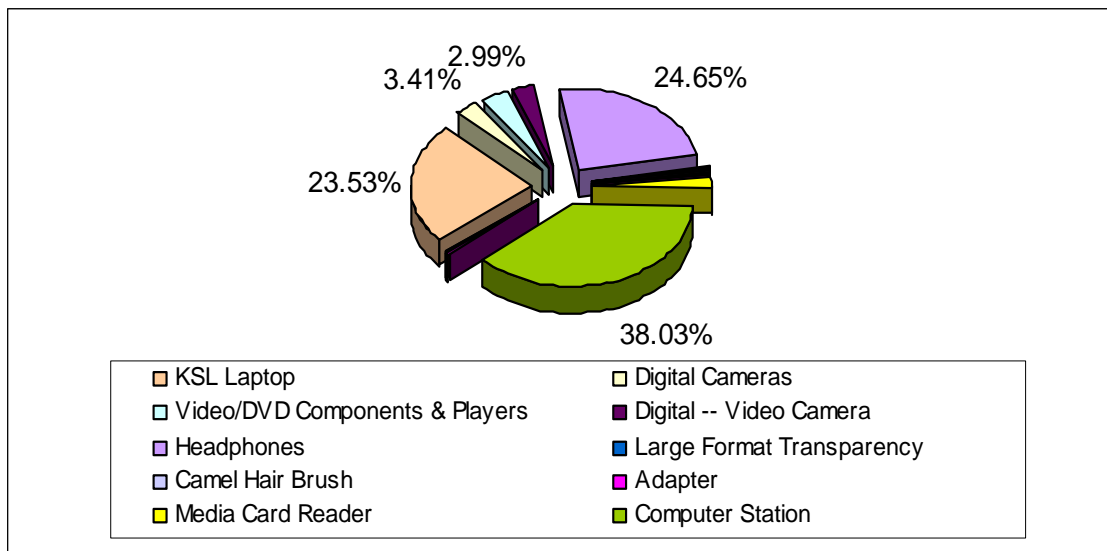

Item Type	Checkouts	Percentage
Adapter	58	0.34%
Adapter - Nikon Strip Film sa-21	51	0.30%
Camel Hair Brush	17	0.10%
Computer Station	6,457	38.03%
Digital Cameras	579	3.41%
Digital -- Video Camera	508	2.99%
Headphones	4,185	24.65%
Jump Drive	87	0.51%
KSL Laptop	3,995	23.53%
Large Format Transparency	49	0.29%
Media Card Reader	387	2.28%
Video/DVD Components & Players	604	3.56%
Web Cam	1	0.01%
Total	16,978	100.00%