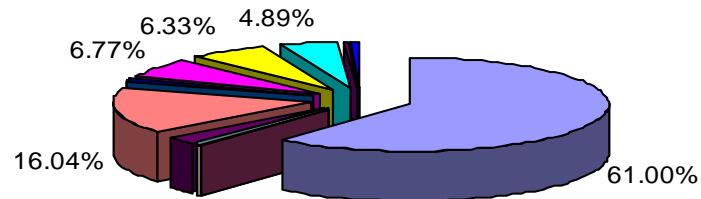

Patron Type	Checkouts	Percentage
Case Undergraduate Student	10,356	61.00%
Case Undergraduate Student & CIA Undergraduate	15	0.09%
Case Undergraduate Student & CIA Semester Undergraduate	80	0.47%
Case Undergraduate Student & CIA Graduate Student	4	0.02%
Case Undergraduate Music Student	428	2.52%
Case Graduate Student	2,724	16.04%
Case Graduate Semester Loan	13	0.08%
Case Graduate Student & CIA Graduate Student	3	0.02%
Case Graduate Music Student	133	0.78%
CIM Student	1,149	6.77%
Case Staff	1,074	6.33%
Case Faculty	831	4.89%
Case Music Faculty	28	0.16%
Case Music Faculty & CIM Faculty	2	0.01%
CIM Faculty	2	0.01%
University Hospitals Resident	136	0.80%
Total	16,978	99.99%

- Case Undergraduate Student
- Case Undergraduate Student & CIA Undergraduate
- Case Undergraduate Student & CIA Semester Undergraduate
- Case Undergraduate Student & CIA Graduate Student
- Case Undergraduate Music Student
- Case Graduate Student
- Case Graduate Semester Loan
- Case Graduate Student & CIA Graduate Student
- Case Graduate Music Student
- CIM Student
- Case Staff
- Case Faculty
- Case Music Faculty
- Case Music Faculty & CIM Faculty
- CIM Faculty
- University Hospitals Resident